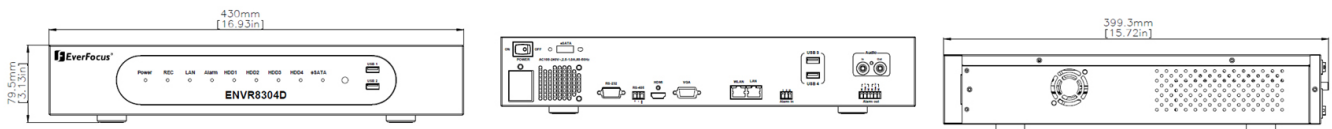

Product information

Technical data PoE switch

Ports	8 x 10/100 Mbit/s PoE 802.3at, RJ45 1 x 1000 Mbit/s Uplink, RJ45 1 x 1000 Mbit/s SFP
PoE power	125 W max. total (8 ports at full 15,4 W / 4 ports at 30 W)
Power input	100 ~ 240 V AC, 130 W max.
Ambient temperature	0°C ~ +45°C
Humidity	0 ~ 90% non-condensing
Dimensions (WxHxD)	266 x 44 x 160 mm
Weight	1,8 kg

Dimensions

Major operating controls