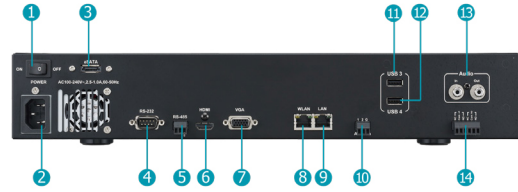

ENVR8304D-8CH_db_en_rev03

Product information

Technical data PoE switch

Ports	8 x 10/100 Mbit/s PoE 802.3at, RJ45 1 x 1000 Mbit/s Uplink, RJ45 1 x 1000 Mbit/s SFP
PoE power	125 W max. total (8 ports at full 15,4 W / 4 ports at 30 W)
Power input	100 ~ 240 V AC, 130 W max.
Ambient temperature	0°C ~ +45°C
Humidity	0 ~ 90% non-condensing
Dimensions (WxHxD)	266 x 44 x 160 mm
Weight	1,8 kg

Dimensions

Major operating controls

Front view

- | | | |
|---------------|------------------------------|-----------------|
| (1) Power LED | (6) HDD2 LED | (11) USB Port 1 |
| (2) REC LED | (7) HDD3 LED | (12) USB Port 2 |
| (3) LAN LED | (8) HDD4 LED | |
| (4) Alarm LED | (9) eSATA LED | |
| (5) HDD1 LED | (10) Remote Control Receiver | |

Rear view

- | | | |
|----------------|------------------|------------------|
| (5) Power S/W | (10) HDMI Output | (1) USB Port 3 |
| (6) Power Plug | (11) VGA Output | (2) USB Port 4 |
| (7) eSATA Port | (12) WLAN Port | (3) Audio In/Out |
| (8) RS232 Port | (13) LAN Port | (4) Alarm Out |
| (9) RS485 Port | (14) Alarm In | |

System configuration

Ordering information

ENVR 8304D-8CH EA	8-channel Plug&Play network video recorder with external PoE switch, with audio function, 100~240 V AC
-------------------	--

ENVR8304D-8CH_db_en_rev03