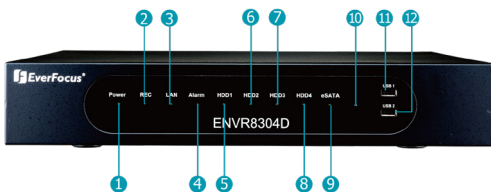

ENVR8304D-8CH_db_en_rev03

Product information

Technical data PoE switch

Ports	8 x 10/100 Mbit/s PoE 802.3at, RJ45 1 x 1000 Mbit/s Uplink, RJ45 1 x 1000 Mbit/s SFP
PoE power	125 W max. total (8 ports at full 15,4 W / 4 ports at 30 W)
Power input	100 ~ 240 V AC, 130 W max.
Ambient temperature	0°C ~ +45°C
Humidity	0 ~ 90% non-condensing
Dimensions (WxHxD)	266 x 44 x 160 mm
Weight	1,8 kg

Dimensions

Major operating controls

Front view

- | | | |
|---------------|------------------------------|-----------------|
| (1) Power LED | (6) HDD2 LED | (11) USB Port 1 |
| (2) REC LED | (7) HDD3 LED | (12) USB Port 2 |
| (3) LAN LED | (8) HDD4 LED | |
| (4) Alarm LED | (9) eSATA LED | |
| (5) HDD1 LED | (10) Remote Control Receiver | |