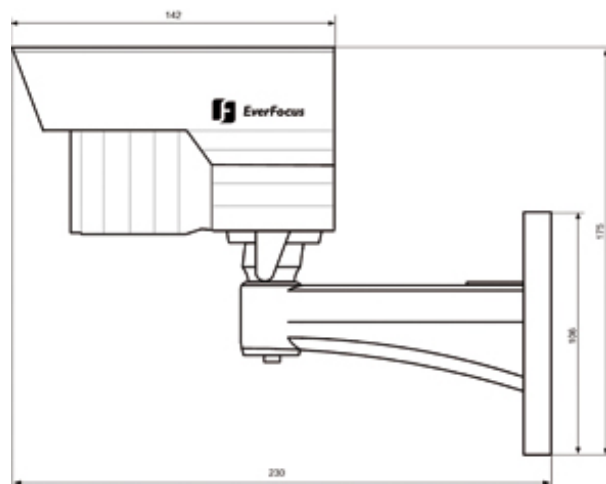

Technical data

Sensor	8,5mm (1/3") SONY IT CCD
Picture element	752 (H) x 582 (V), PAL
Horizontal resolution	600 TV lines
Sensitivity	0,4 lux (colour mode) / 0 lux (b/w mode, IR on)
IR illumination	36 IR LED
Recommended object distance	5 ~ 20 m* (depending on reflections in scenery)
S/N ratio	> 60 dB (AGC off)
Gamma correction	0,05 ~ 1 adjustable
On-screen display	Multiline OSD with key control (camera back panel)
Day/night control	Automatic (adjustable delay and level on/off) / manual
Lens	Varifocal lens 2,8 ~ 12 mm (zoom/focus outside adjustable), F = 1.4, fix iris
Horizontal field of view	75° (f=2,8mm) ~ 19,5° (f=12mm)
Electronic shutter	1/50 ~ 1/100.000, automatic / manual / flickerless
Back light compensation	On / off (adjustable level and area)
White balance	ATW / AWC / manual
AGC	0 ~ 40 dB adjustable
Camera title	On (15 characters, adjustable position) / off
Privacy zones	On / off (8 zones, adjustable position / size / color)
Motion detection	On, 4 adjustable zones / off
Horizontal mirror	On / Off
Picture adjustment	Brightness / gamma / sharpness
Video output	BNC VBS, 1 Vp-p / 75 Ohm
Synchronisation	Internal
Weatherproof rating	IP 65
Power source	12 V DC +/- 0,5V
Power consumption	0,12 A (IR off) max.; 0,5 A (IR on) max.
Ambient temperature	-20°C ~ +50°C
Dimensions (WxHxD)	77 x 75 x 142 mm (with sunshield / w/o bracket)
Connectors	0,65 m (from end of bracket) pigtail cable Power: 5,5 mm power socket (+ center), video: BNC socket
Weight	750 g

Dimensions

Ordering information

EZ 425W2 / P	8,5mm (1/3") Outdoor Day / Night camera with WDR and IR LED, 600 TV lines, IP65, 2,8~12mm DC varifocal lens, 12 V DC
AP12D152E1	Power supply, 230 V AC / 12 V DC, 1.500 mA