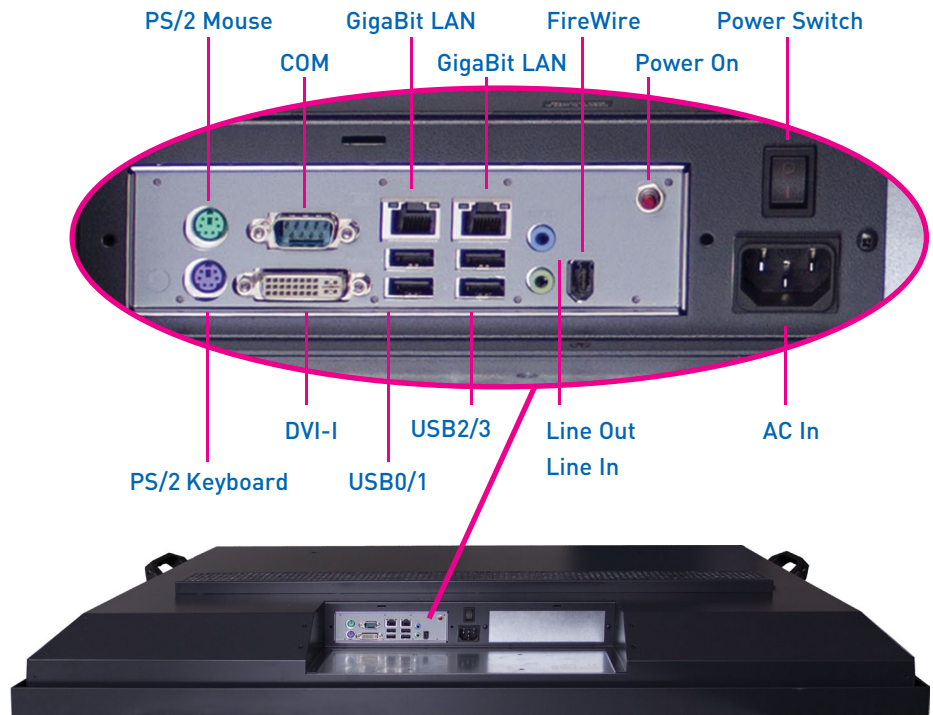

96T4237-2

Part Number	TFT	Width	Height	Depth			Weight (approx.)		
				with cooler fan	fanless (optionally)	with IP54 (optionally)	with cooler fan	fanless (optionally)	with IP54 (optionally)
96T4237-2	107 cm (42")	1028 mm	621 mm	144 mm	126 mm	176 mm	42 kg	42 kg	47 kg
96T4737-2	119 cm (47")	1146 mm	690 mm	139 mm	121 mm	171 mm	45 kg	45 kg	50 kg
96T5537-2	140 cm (55")	1334 mm	794 mm	154 mm	136 mm	186 mm	73 kg	72 kg	83 kg

ORDER NUMBERS

96T4237-2 - 107 cm (42")

- Contrast: 1500:1, viewing angle (H/V): 176°
- Viewing area: 930 x 523 mm, response time: typical 8 ms
- Power consumption: typical 230 watt, weight: approx. 42 kg
- Dimensions WxDxH: 1028 x 144 x 621 mm

96T4737-2 - 119 cm (47")

- Contrast: 1600:1, viewing angle (H/V): 176°
- Viewing area: 1040 x 585 mm, response time: typical 8 ms
- Power consumption: typical 250 watt, weight: approx. 45 kg
- Dimensions WxDxH: 1146 x 139 x 690 mm

96T5537-2 - 140 cm (55")

- Contrast: 6000:1, viewing angle (H/V): 176°
- Viewing area: 1210 x 680 mm, response time: typical 8 ms
- Power consumption: typical 380 watt, weight: approx. 73 kg
- Dimensions WxDxH: 1334 x 154 x 794 mm

Splash-proof

Fire load determination

Vandalism-proof