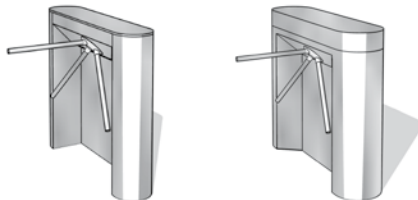

With matching swing door for people with reduced mobility

Kerberos tripod barriers

Six versions, multiple options

Kerberos TPB-E01/E02

The classic among Kaba's tripod barriers, available with straight (E01) or stylish rounded base columns (E02)

Housing	stainless steel
Base columns	stainless steel
Arms	stainless steel / aluminium
Collapsible arms	optional
Power-assisted drive	optional
Outdoor installation	yes

Kerberos TPB-S01/S03

Compact, slim and light, featuring stainless steel tube base columns and 2 housing versions

Housing	coated aluminium
Base columns	stainless steel
Arms	stainless steel
Collapsible arms	optional
Power-assisted drive	standard
Outdoor installation	yes

Kerberos TPB-C01/C03

Timelessly elegant with ergonomic oval shape and additional back plate in 2 material qualities