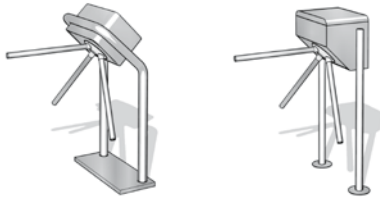

With matching swing door for people with reduced mobility

Kerberos tripod barriers

Six versions, multiple options

Kerberos TPB-E01/E02

The classic among Kaba's tripod barriers, available with straight (E01) or stylish rounded base columns (E02)

Housing	stainless steel
Base columns	stainless steel
Arms	stainless steel / aluminium
Collapsible arms	optional
Power-assisted drive	optional
Outdoor installation	yes

Kerberos TPB-S01/S03

Compact, slim and light, featuring stainless steel tube base columns and 2 housing versions