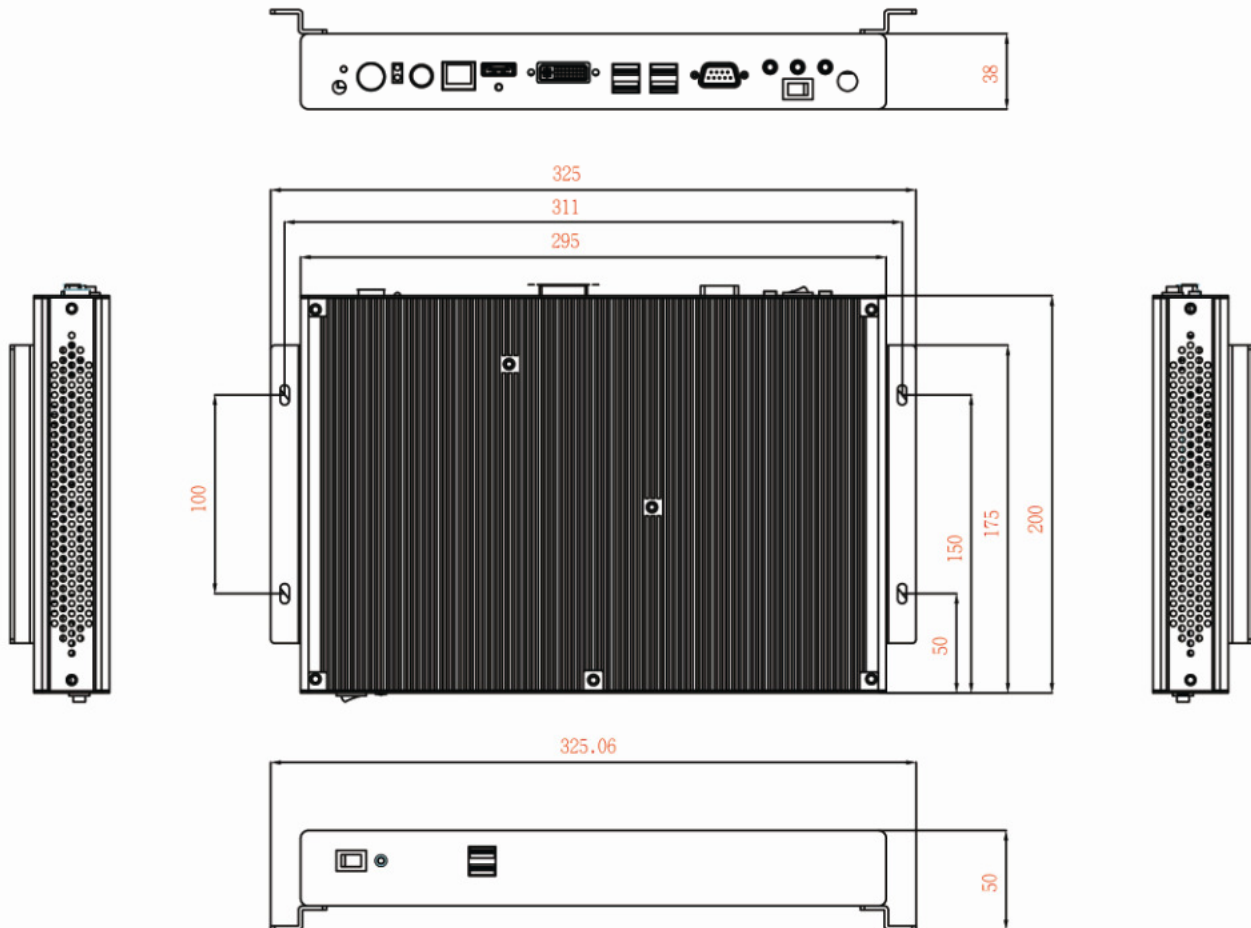

(Optional AV-in connector w/ additional internal video capture circuitry)

Power

Power	External power supply, universal 90~264VAC, 50/60Hz
DC Out	12V

Mechanical & Environmental

Color	Black
Operating Temperature	0°C ~ 40°C
Storage Temperature	-20°C ~ 80°C
Operating Humidity	10 ~ 90%, non-condensing
Storage Humidity	10 ~ 90%, non-condensing
Dimension (W x H x D)	295 x 38 x 200 mm (w/o base bracket)
Weight	4.5 kg (w/o power adaptor)

Fully-integrated I/O

- 1 Line-out
- 2 Mic-in
- 3 Line-in
- 4 RS232/422/485
- 5 USB 2.0
- 6 DVI-I
- 7 HDMI (optional)
- 8 LAN
- 9 AV/IN (optional)
- 10 DC-in (optional)

WPA-780A

Rugged Compact AMD Athlon 64 X2 Fanless Signage Engine Box

Drawing - with base bracket

Option Features

- Mini PCI-e wireless LAN 802.11 a/b/g/n

Regulatory

- FCC-A, CE, VCCI, UL/cUL

Ordering information

1. WPA-780A-3400e 1.8-1G-160G
2. WPA-780A-2600+ 1.6-1G-160G