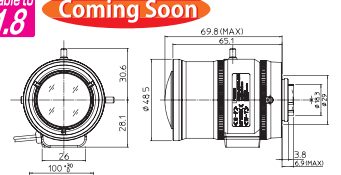

## DV3.8x4SR4A-SA1

3.8x Applicable camera (model) 1 2/3 1/1.8 1/2 1/3 1/4

NEW

**HD**  
**3MP**  
**Day**  
**Night**

Applicable to  
**1/1.8**

Coming Soon

Unit : mm

Vari-Focal Wide Angle DC Auto Iris C Mount Metal Mount ND Filter Long Cable Aspherical Lens Large Aperture Ratio RoHS Compliant  
**VARI** **WIDE** **DC** **C-mt** **METAL** **ND** **230** **AT** **F1.5** **RoHS**

\* Photograph is a similar model.

	NEW	NEW	Applicable to 1/2 NEW	Applicable to 1/1.8 NEW		
	YV2.8x2.8SR4A-SA2	YV2.7x2.2SR4A-SA2	YV2.1x2.8SR4A-SA2	DV10x8SR4A-SA1	DV3.8x4SR4A-SA1	
Focal Length (mm)	2.8 - 8 (2.8x)	2.2 - 6 (2.7x)	2.8 - 6 (2.1x)	8 - 80 (10x)	4 - 15.2 (3.8x)	
Iris Range	F1.3 - T360		F1.3 - T360 (Equivalent to F360)	F1.6 - T360	F1.5 - T360	
Operation	Zoom	Manual		Manual		
	Focus	Manual		Manual		
	Iris		Auto (DC type)* <sup>1</sup>		Auto (DC type)* <sup>1</sup>	
Angle of View (H x V)	1/1.8"	WIDE	—	—	103 27' x 77 03'	
		TELE	—	—	27 23' x 20 34'	
	1/2"	WIDE	—	—	44 26' x 33 41'	92 42' x 69 08'
		TELE	—	—	4 44' x 3 34'	24 38' x 18 29'
	1/2.7"	WIDE	112 33' x 81 21'	132 51' x 100 22'	—	—
		TELE	38 53' x 29 8'	50 26' x 37 56'	—	—
1/3"	WIDE	100 34' x 73 22'	121 4' x 91 20'	101 11' x 74 10'	—	
	TELE	35 16' x 26 26'	45 51' x 34 28'	46 58' x 35 09'	—	
Angle of View (H x V) Aspect Ratio 16:9	1/1.8"	WIDE	—	—	113 02' x 62 46'	
		TELE	—	—	29 48' x 16 49'	
	1/2"	WIDE	—	—	48 9' x 27 38'	101 14' x 56 21'
		TELE	—	—	5 9' x 2 55'	26 49' x 15 07'
1/2.7"	WIDE	125 6' x 65 35'	144 17' x 82 13'	—	—	
	TELE	42 23' x 23 47'	54 53' x 31 1'	—	—	
1/3"	WIDE	111 8' x 59 19'	131 34' x 74 46'	111 25' x 60 03'	—	
	TELE	38 27' x 21 35'	49 55' x 28 11'	51 13' x 28 41'	—	
Focus Range (From the Lens Front) (m)	∞ - 0.3		∞ - 1.5	∞ - 0.3		
Mass (g)	60	75	55	180	110	