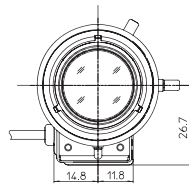

## YV2.8x2.8SR4A-SA2

2.8x Applicable camera (model) 1 2/3 1/2 1/2.7 1/3 1/4

NEW

**HD**  
**3MP**  
**Day**  
**Night**

Applicable to  
**1/2.7**

Coming Soon

Vari-Focal Wide Angle DC Auto Iris CS Mount Metal Mount ND Filter Long Cable Aspherical Lens Large Aperture Ratio RoHS Compliant  
**VARI** **WIDE** **DC** **CS-mt** **METAL** **ND** **230** **AT** **F1.3** **RoHS**

IRIS CONTROL CABLE (CONNECTOR: 4-PIN PLUG)

Unit : mm

Unit : mm

## YV2.1x2.8SR4A-SA2

2.1x Applicable camera (model) 1 2/3 1/2 1/3 1/4

**HD**  
**3MP**  
**Day**  
**Night**

IRIS CONTROL CABLE (CONNECTOR: 4-PIN PLUG)

Unit : mm

Vari-Focal Wide Angle DC Auto Iris CS Mount Metal Mount ND Filter Long Cable Aspherical Lens Large Aperture Ratio RoHS Compliant  
**VARI** **WIDE** **DC** **CS-mt** **METAL** **ND** **230** **AT** **F1.3** **RoHS**