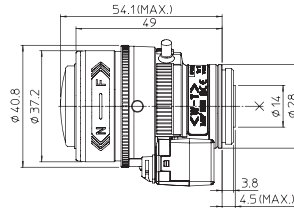

## YV2.8x2.8SR4A-SA2

2.8x Applicable camera (model) 1 2/3 1/2 1/2.7 1/3 1/4

NEW

**HD**  
**3MP**  
**Day**  
**Night**

Applicable to  
**1/2.7**

Coming Soon

Vari-Focal Wide Angle DC Auto Iris CS Mount Metal Mount ND Filter Long Cable Aspherical Lens Large Aperture Ratio RoHS Compliant  
**VARI** **WIDE** **DC** **CS-mt** **METAL** **ND** **230** **AT** **F1.3** **RoHS**

IRIS CONTROL CABLE (CONNECTOR: 4-PIN PLUG)

Unit : mm

Unit : mm

## DV10x8SR4A-SA1

10x Applicable camera (model) 1 2/3 1/2 1/3 1/4

NEW

**HD**  
**3MP**  
**Day**  
**Night**

Unit : mm

Vari-Focal Long Focal DC Auto Iris C Mount Metal Mount ND Filter Long Cable Aspherical Lens Large Aperture Ratio RoHS Compliant  
**VARI** **TELE** **DC** **C-mt** **METAL** **ND** **230** **AT** **F1.6** **RoHS**