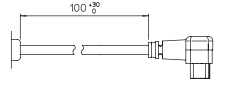

IRIS CONTROL CABLE (CONNECTOR: 4-PIN PLUG)

Unit : mm