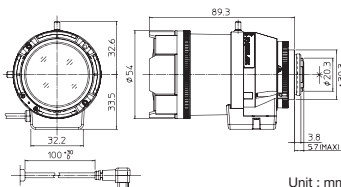

Unit : mm

## YV2.1x2.8SR4A-SA2

2.1x Applicable camera (model) 1 2/3 1/2 1/3 1/4

**HD**  
**3MP**  
**Day**  
**Night**

IRIS CONTROL CABLE (CONNECTOR: 4-PIN PLUG)

Unit : mm

Vari-Focal Wide Angle DC Auto Iris CS Mount Metal Mount ND Filter Long Cable Aspherical Lens Large Aperture Ratio RoHS Compliant  
**VARI** **WIDE** **DC** **CS-mt** **METAL** **ND** **230** **AT** **F1.3** **RoHS**

## DV10x8SR4A-SA1

10x Applicable camera (model) 1 2/3 1/2 1/3 1/4

NEW

**HD**  
**3MP**  
**Day**  
**Night**

Unit : mm

Vari-Focal Long Focal DC Auto Iris C Mount Metal Mount ND Filter Long Cable Aspherical Lens Large Aperture Ratio RoHS Compliant  
**VARI** **TELE** **DC** **C-mt** **METAL** **ND** **230** **AT** **F1.6** **RoHS**