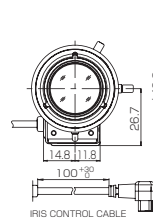

IRIS CONTROL CABLE (CONNECTOR: 4-PIN PLUG)

Unit : mm

## YV2.7x2.2SR4A-SA2

2.7x Applicable camera (model) 1 2/3 1/2 1/2.7 1/3 1/4

NEW

**HD**  
**3MP**  
**Day**  
**Night**

Applicable to  
**1/2.7**

Coming Soon

Vari-Focal Wide Angle DC Auto Iris CS Mount Metal Mount ND Filter Long Cable Aspherical Lens Large Aperture Ratio RoHS Compliant  
**VARI** **WIDE** **DC** **CS-mt** **METAL** **ND** **230** **AT** **F1.3** **RoHS**

Unit : mm

## YV2.1x2.8SR4A-SA2

2.1x Applicable camera (model) 1 2/3 1/2 1/3 1/4

**HD**  
**3MP**  
**Day**  
**Night**

IRIS CONTROL CABLE (CONNECTOR: 4-PIN PLUG)

Unit : mm

Vari-Focal Wide Angle DC Auto Iris CS Mount Metal Mount ND Filter Long Cable Aspherical Lens Large Aperture Ratio RoHS Compliant  
**VARI** **WIDE** **DC** **CS-mt** **METAL** **ND** **230** **AT** **F1.3** **RoHS**