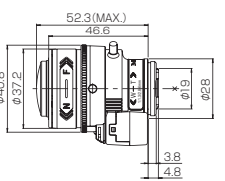

IRIS CONTROL CABLE (CONNECTOR: 4-PIN PLUG)

Unit : mm

## YV2.7x2.2SR4A-SA2

2.7x Applicable camera (model) 1 2/3 1/2 1/2.7 1/3 1/4

NEW

**HD**  
**3MP**  
**Day**  
**Night**

Applicable to  
**1/2.7**

Coming Soon

Vari-Focal Wide Angle DC Auto Iris CS Mount Metal Mount ND Filter Long Cable Aspherical Lens Large Aperture Ratio RoHS Compliant  
**VARI** **WIDE** **DC** **CS-mt** **METAL** **ND** **230** **AT** **F1.3** **RoHS**

Unit : mm

## YV2.1x2.8SR4A-SA2

2.1x Applicable camera (model) 1 2/3 1/2 1/3 1/4

**HD**  
**3MP**  
**Day**  
**Night**

IRIS CONTROL CABLE (CONNECTOR: 4-PIN PLUG)

Unit : mm

Vari-Focal Wide Angle DC Auto Iris CS Mount Metal Mount ND Filter Long Cable Aspherical Lens Large Aperture Ratio RoHS Compliant  
**VARI** **WIDE** **DC** **CS-mt** **METAL** **ND** **230** **AT** **F1.3** **RoHS**