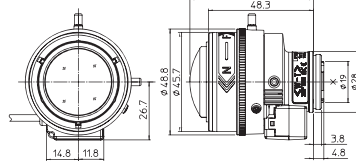

## YV2.7x2.2SR4A-SA2

2.7x Applicable camera (model) 1 2/3 1/2 1/2.7 1/3 1/4

NEW

**HD**  
**3MP**  
**Day**  
**Night**

Applicable to  
**1/2.7**

Coming Soon

Vari-Focal Wide Angle DC Auto Iris CS Mount Metal Mount ND Filter Long Cable Aspherical Lens Large Aperture Ratio RoHS Compliant  
**VARI** **WIDE** **DC** **CS-mt** **METAL** **ND** **230** **AT** **F1.3** **RoHS**

Unit : mm

## YV2.1x2.8SR4A-SA2

2.1x Applicable camera (model) 1 2/3 1/2 1/3 1/4

**HD**  
**3MP**  
**Day**  
**Night**

IRIS CONTROL CABLE (CONNECTOR: 4-PIN PLUG)

Unit : mm

Vari-Focal Wide Angle DC Auto Iris CS Mount Metal Mount ND Filter Long Cable Aspherical Lens Large Aperture Ratio RoHS Compliant  
**VARI** **WIDE** **DC** **CS-mt** **METAL** **ND** **230** **AT** **F1.3** **RoHS**