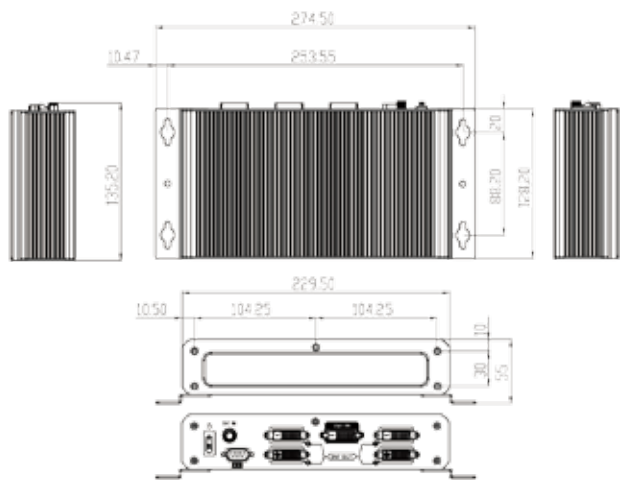

Dimensions

VWBOX-122A

VWBOX-114

VWBOX-133A

1 Automation

2 Point of Service

3 Digital Signage

4 RISC-based Solutions

5 Medical Solutions