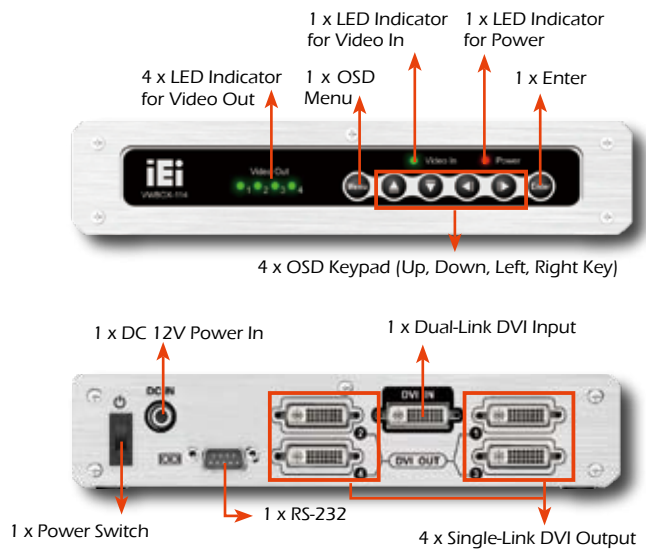

Multiple smaller and lower-cost monitors are used to create a single, large display

IEI Unique GeniMASK™ Bezel Masking Technology

GeniMASK™ sets the bezel mask to compensate for the gaps between monitors in the video wall array. Masking technology gives a contiguous final image, without the gaps unnaturally breaking the image up. These settings are easily adjusted using the included remote control.

Comparison

With IEI GeniMASK™

Without IEI GeniMASK™

Dimensions

VWBOX-122A

VWBOX-114

VWBOX-133A

1 Automation