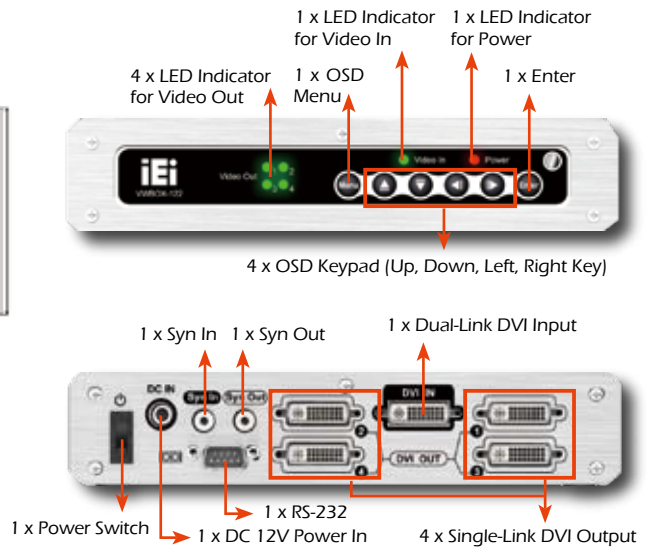

Multiple smaller and lower-cost monitors are used to create a single, large display

IEI Unique GeniMASK™ Bezel Masking Technology

GeniMASK™ sets the bezel mask to compensate for the gaps between monitors in the video wall array. Masking technology gives a contiguous final image, without the gaps unnaturally breaking the image up. These settings are easily adjusted using the included remote control.

Comparison

With IEI GeniMASK™

Without IEI GeniMASK™

Dimensions

VWBOX-122A

VWBOX-114

VWBOX-133A

1 Automation