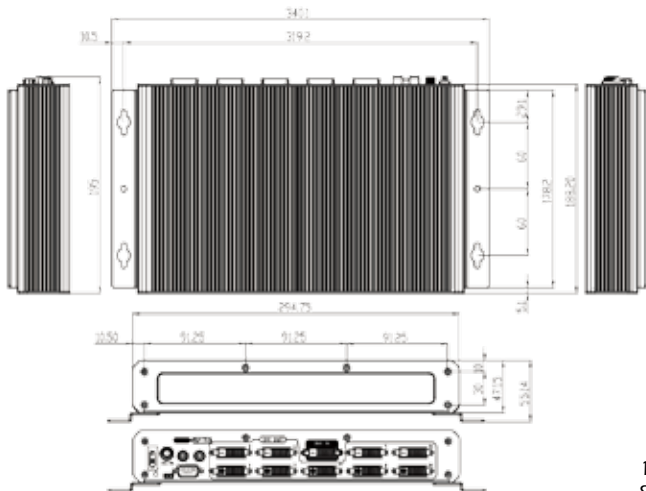

VWBOX-133A

1 Automation

2 Point of Service

3 Digital Signage

4 RISC-based Solutions

5 Medical Solutions