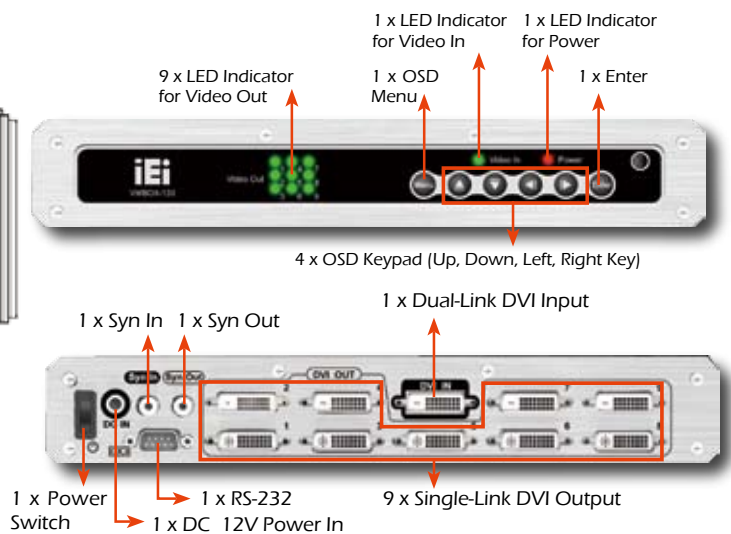

Multiple smaller and lower-cost monitors are used to create a single, large display

IEI Unique GeniMASK™ Bezel Masking Technology

GeniMASK™ sets the bezel mask to compensate for the gaps between monitors in the video wall array. Masking technology gives a contiguous final image, without the gaps unnaturally breaking the image up. These settings are easily adjusted using the included remote control.

Comparison

With IEI GeniMASK™

Without IEI GeniMASK™

Dimensions

VWBOX-122A

VWBOX-114

VWBOX-133A

1 Automation