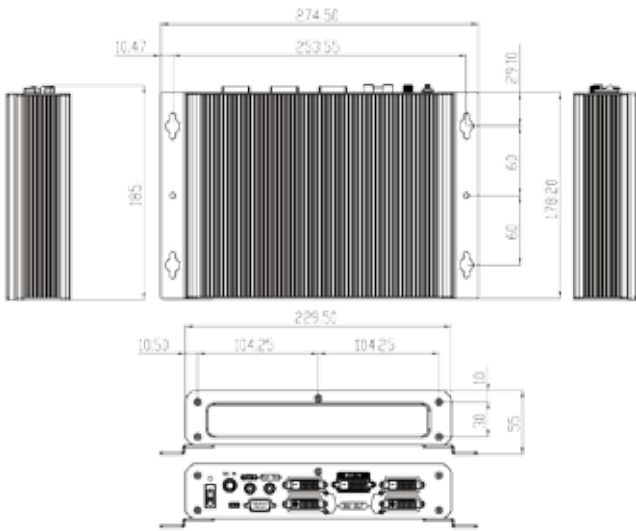

Dimensions

VWBOX-122A